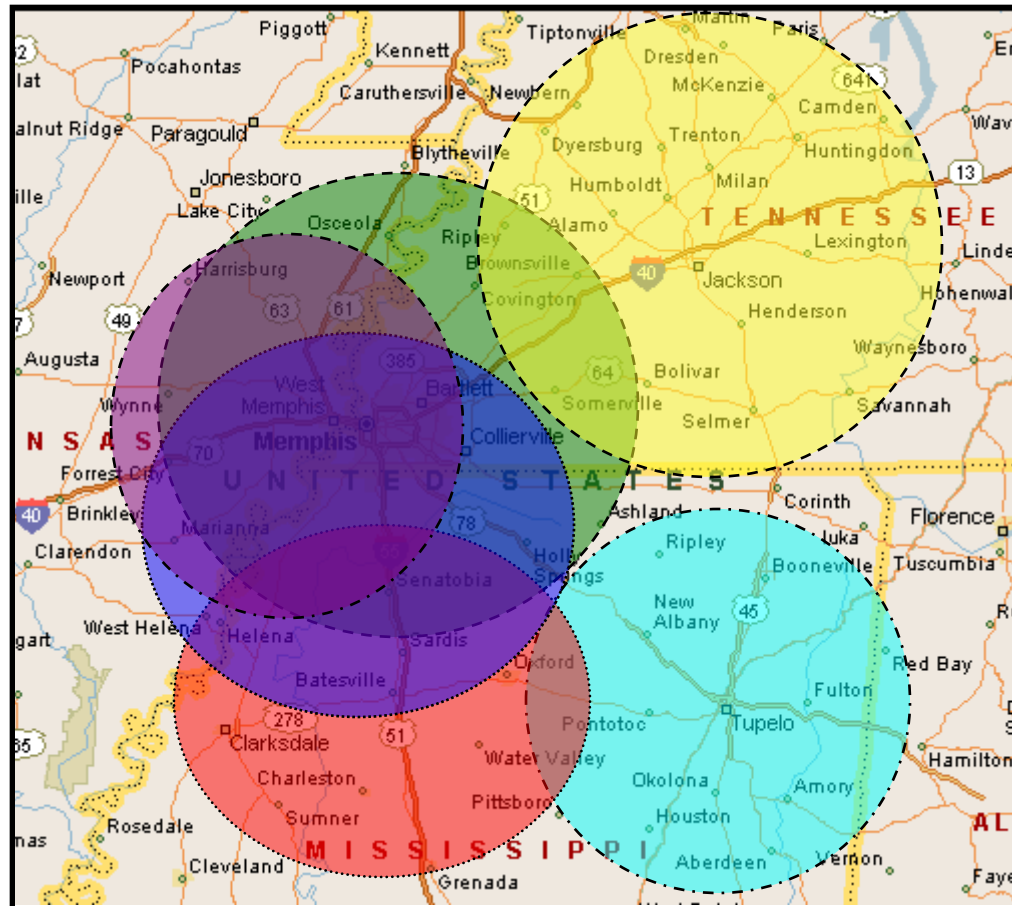

Wide Area Two-Way Radio Systems Range Map

MOTOROLA

*Authorized Two-Way
Radio Dealer*

- Downtown Memphis
- East Memphis
- Hernando
- Jackson
- Oxford
- Tupelo